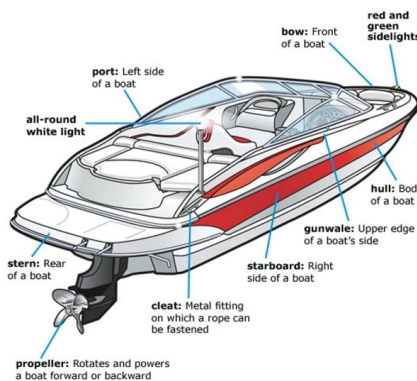

Report Type:	Sample Report Type
Defect Category:	Sample Report Type

Root Cause

5 Whys (Problems)

Problem 1:	It is a long established fact that a reader will be distracted by the readable content of a page when looking at its layout.
Problem 2:	.
Problem 3:	Failed sample water pump.
Problem 4:	Another sample problem.
Problem 5:	.

Root Cause

Root Cause: It is a long established fact that a reader will be distracted by the readable content of a page when looking at its layout.

Attached File(s)

Uploaded File(s): 1 PDF file, for file view, please visit the web app.
1 image file below, for full resolution, please visit the web app.